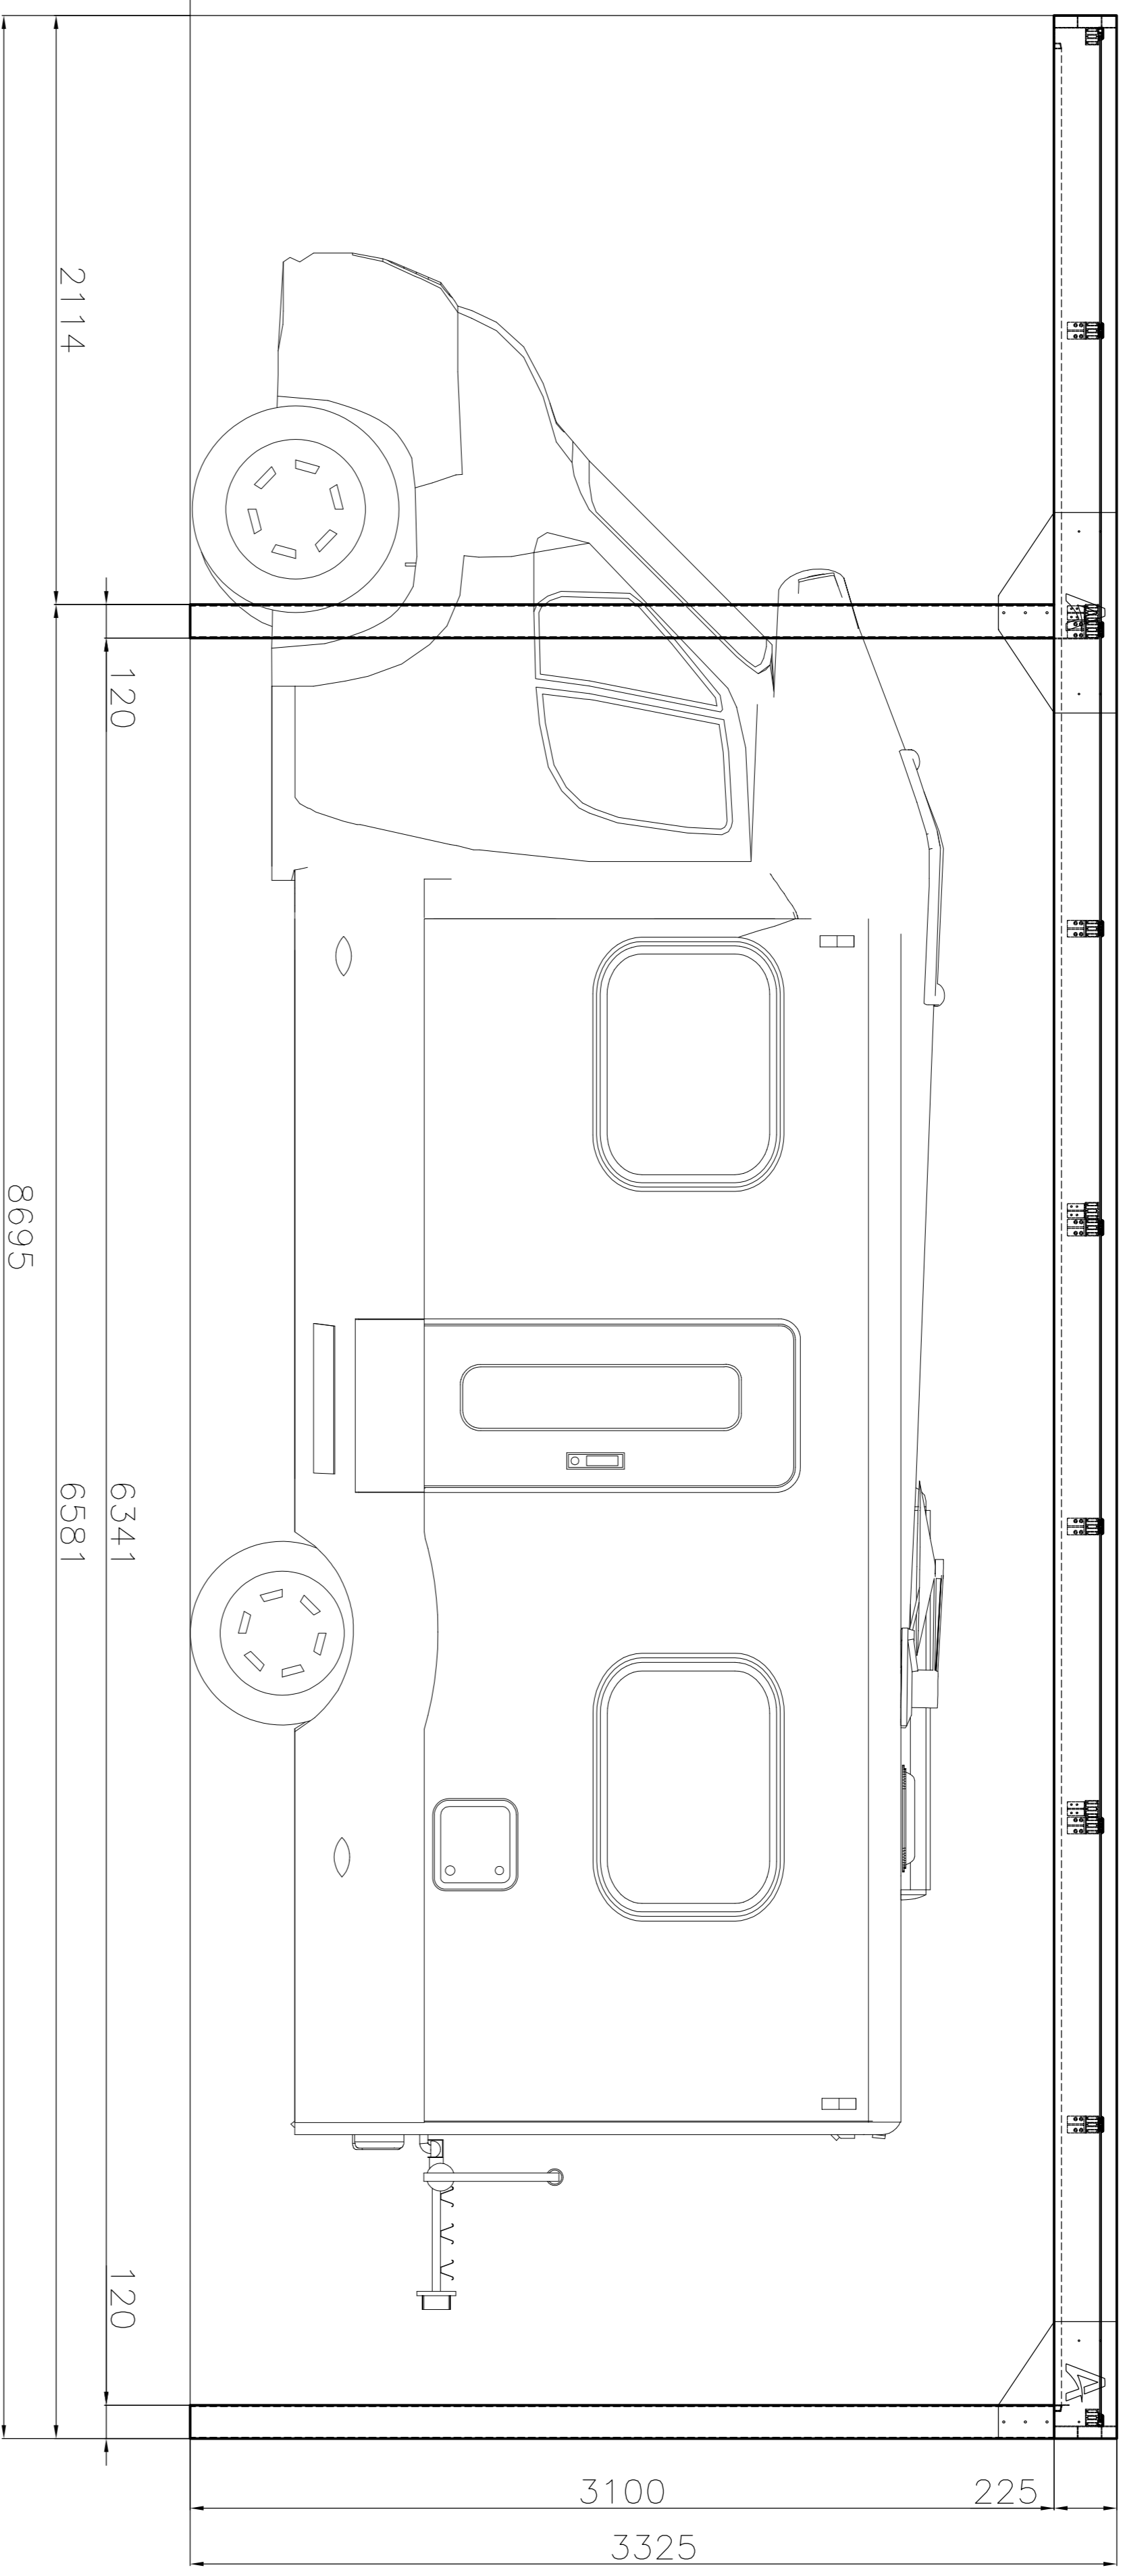

CARPORT - CAMPER XL

Specifications:

- Aluminium structure with polycarbonate in roof
- Aluminium profiles: Top roof part - 225 x 120mm
- Posts: - 120 x 120 mm
- Color: Komaxit powder - Anthracite DB 703
- Roof filling: Milky multiwall (6-chamber) 16mm with UV protection
- External dimensions: 3700x8695x3325
- Internal dimensions: 3460x8695x3100

Total Weight	~ Kg	EN
Maximum snow load	~ 120 kg/m ²	x
Maximum wind load	~ 100 km/h	x

LOAD LIMITS ACCORDING TO EUROCODE (EN) / CE3 STANDARD

Alukov

Member of
IBC
Team