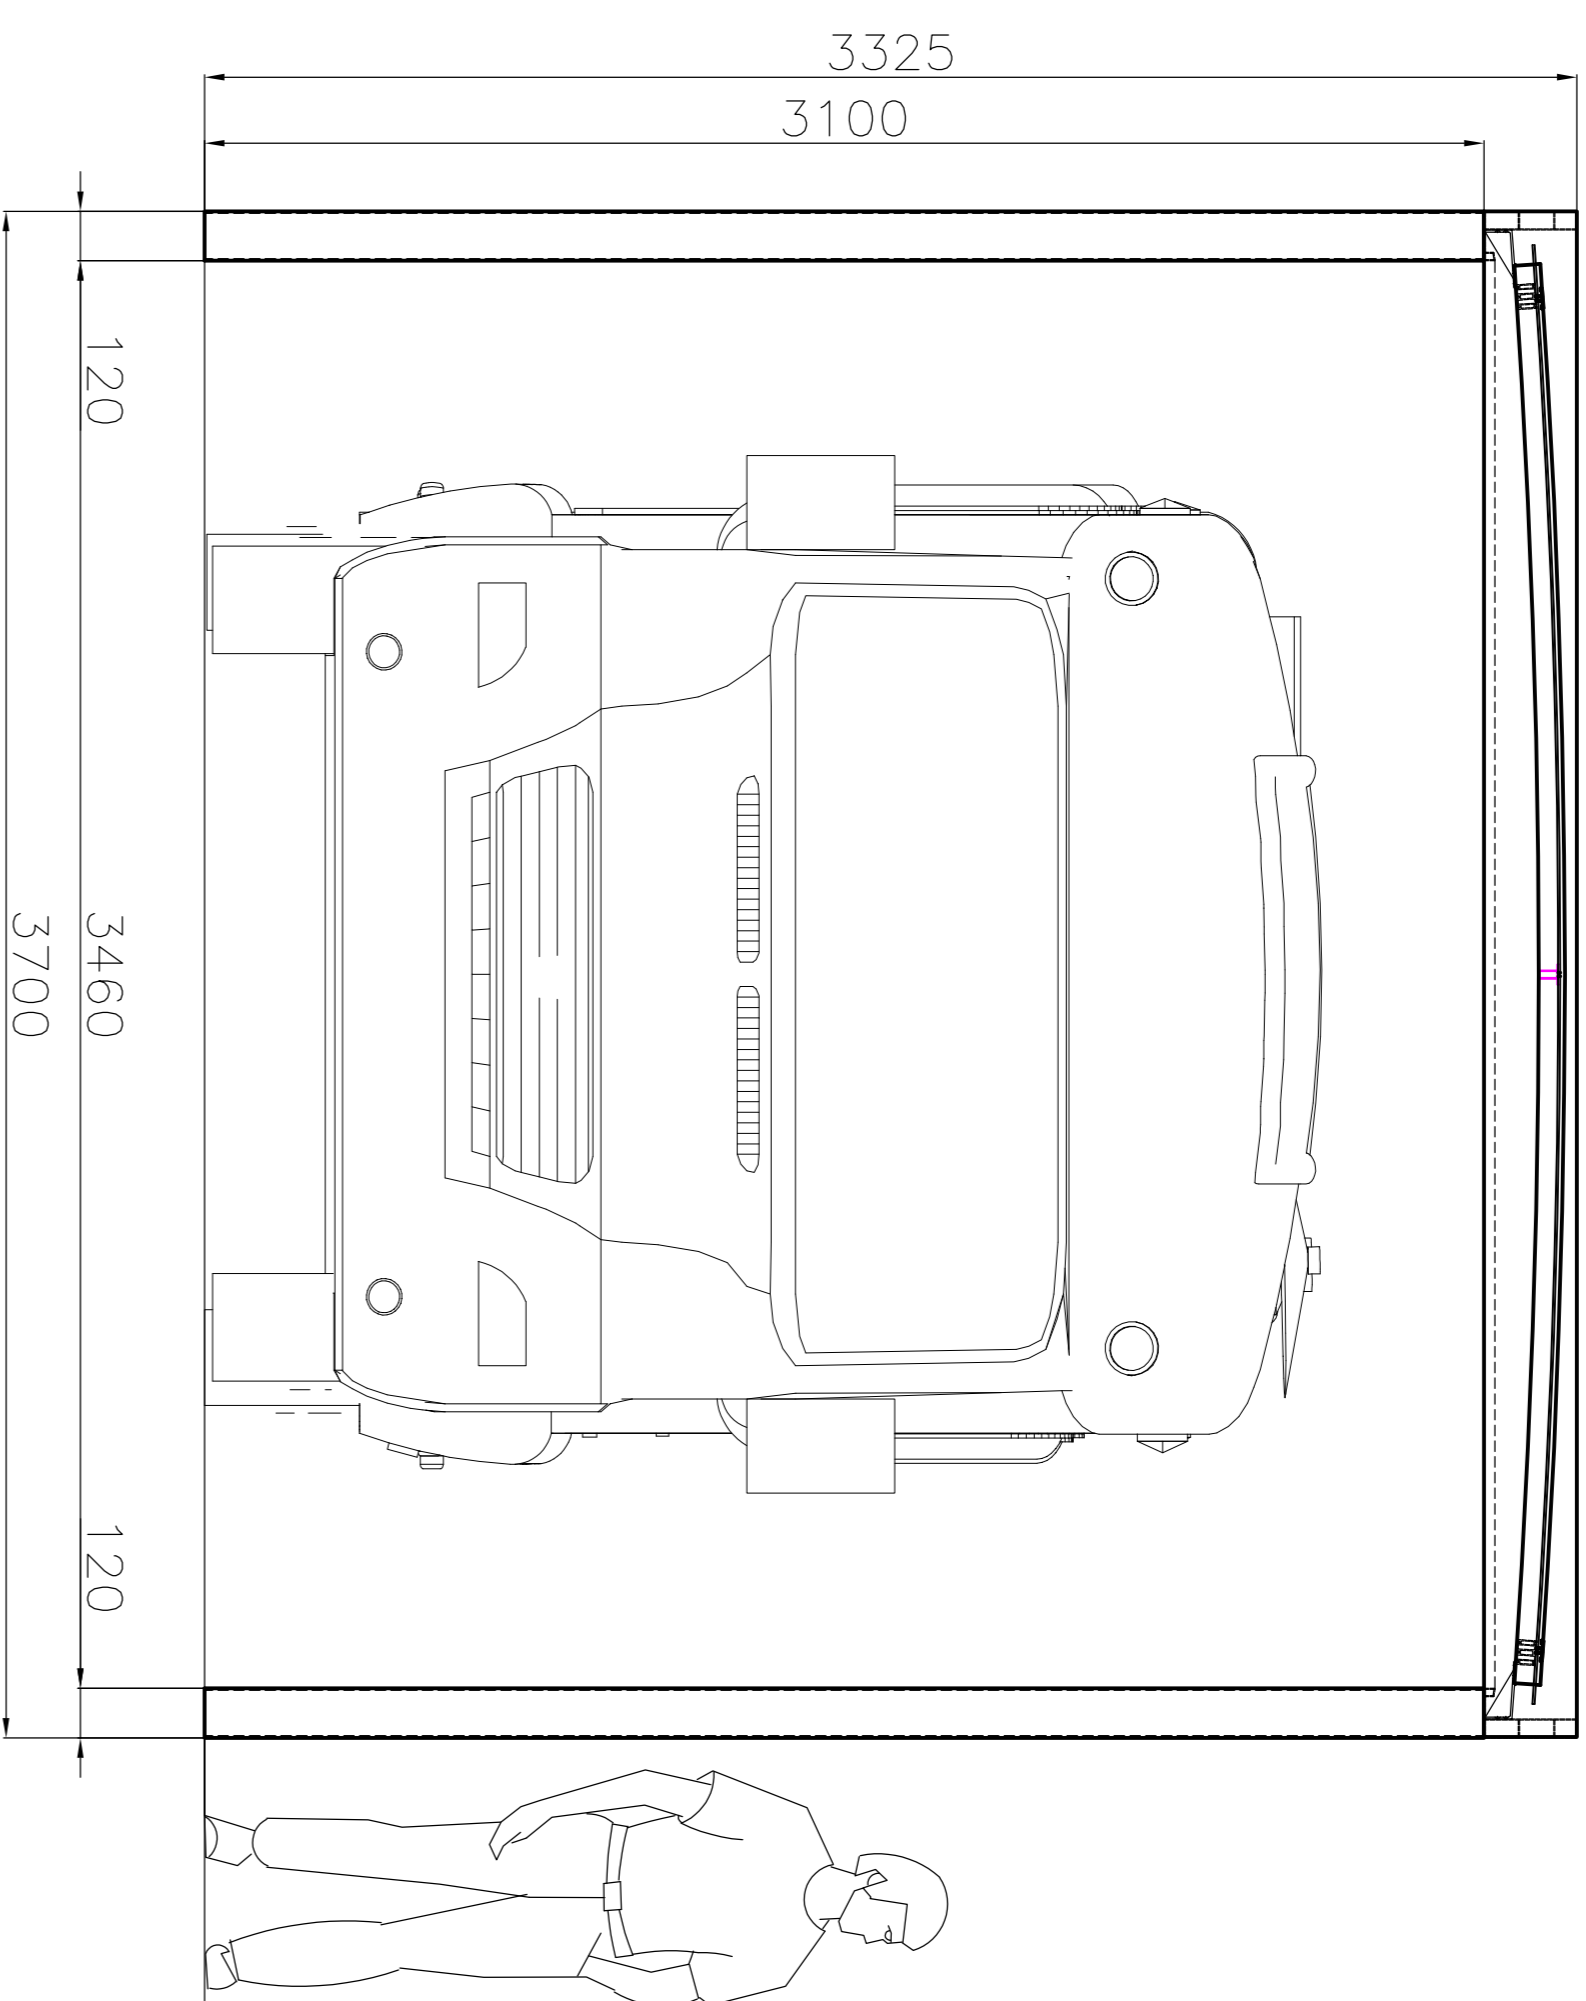

CARPORT - CAMPER XL

Specifications:

- Aluminium structure with polycarbonate in roof
- Aluminium profiles: Top roof part - 225 x 120mm
- Posts: - 120 x 120 mm
- Color: Komaxit powder - Anthracite DB 703
- Roof filling: Milky multiwall (6-chamber) 16mm with UV protection
- External dimensions: 3700x8695x3325
- Internal dimensions: 3460x8695x3100

Total Weight	~ Kg	EN
Maximum snow load	~ 120 kg/m ²	x
Maximum wind load	~ 100 km/h	x

LOAD LIMITS ACCORDING TO EUROCODE (EN) / CE3 STANDARD

Alukov

Member of
IBC
Team